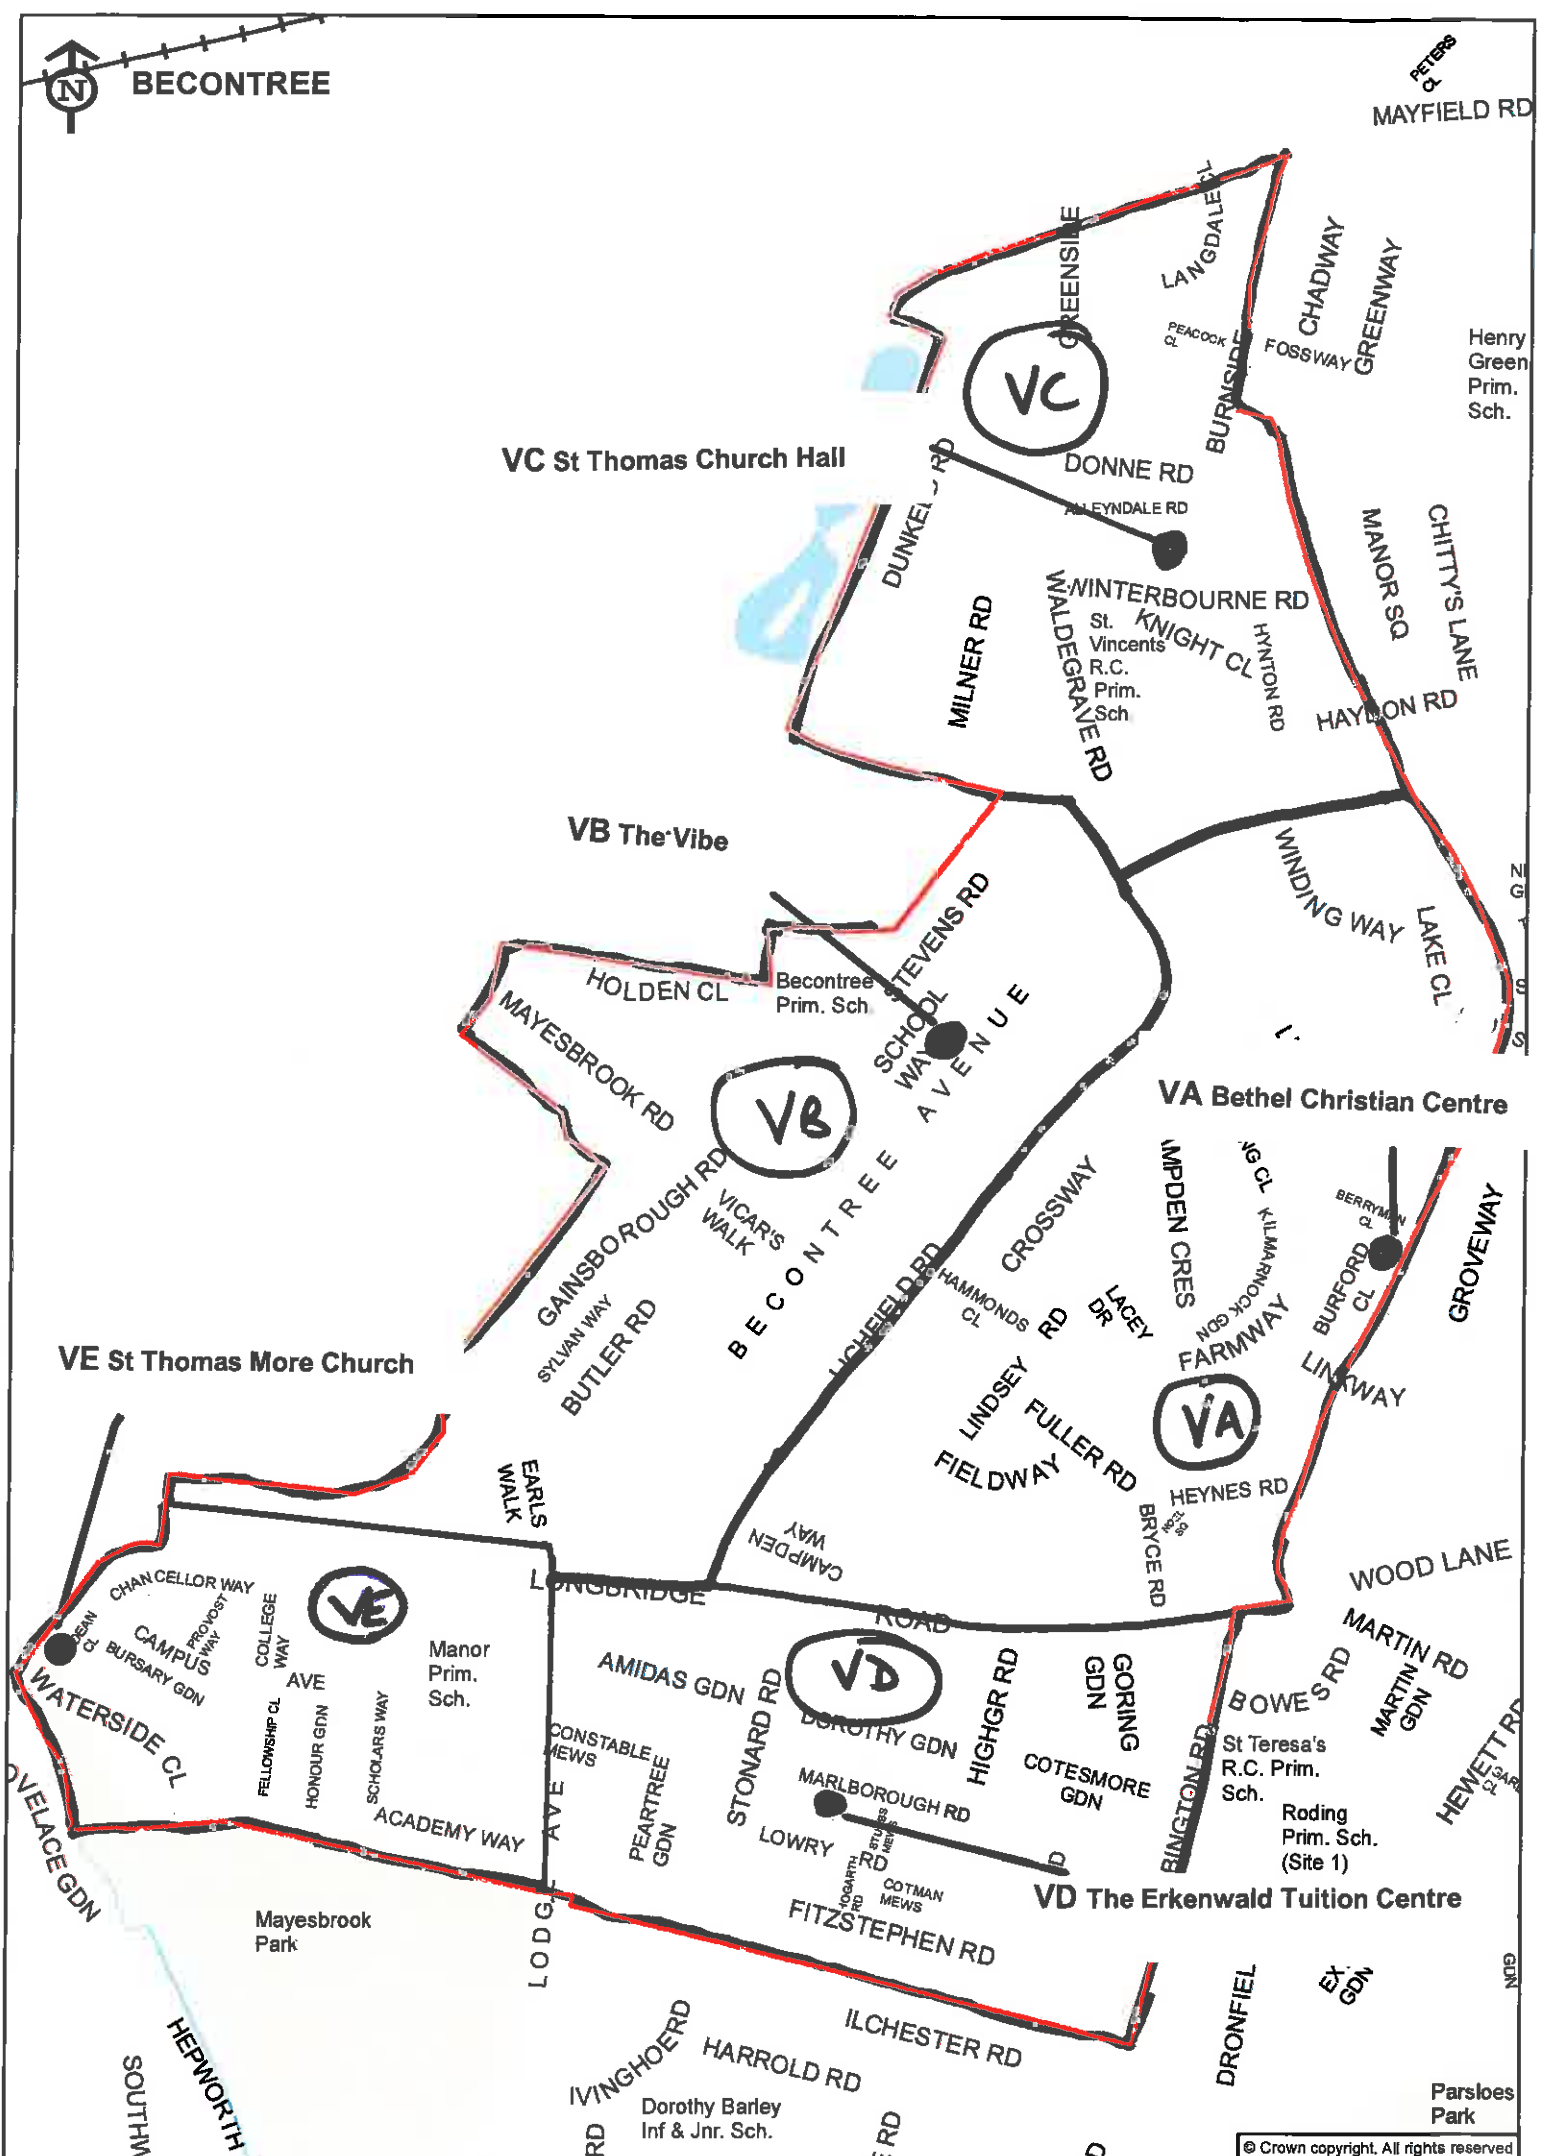

VC St Thomas Church Hall

VB The Vibe

VA Bethel Christian Centre

VE St Thomas More Church

VD The Erkenwald Tuition Centre