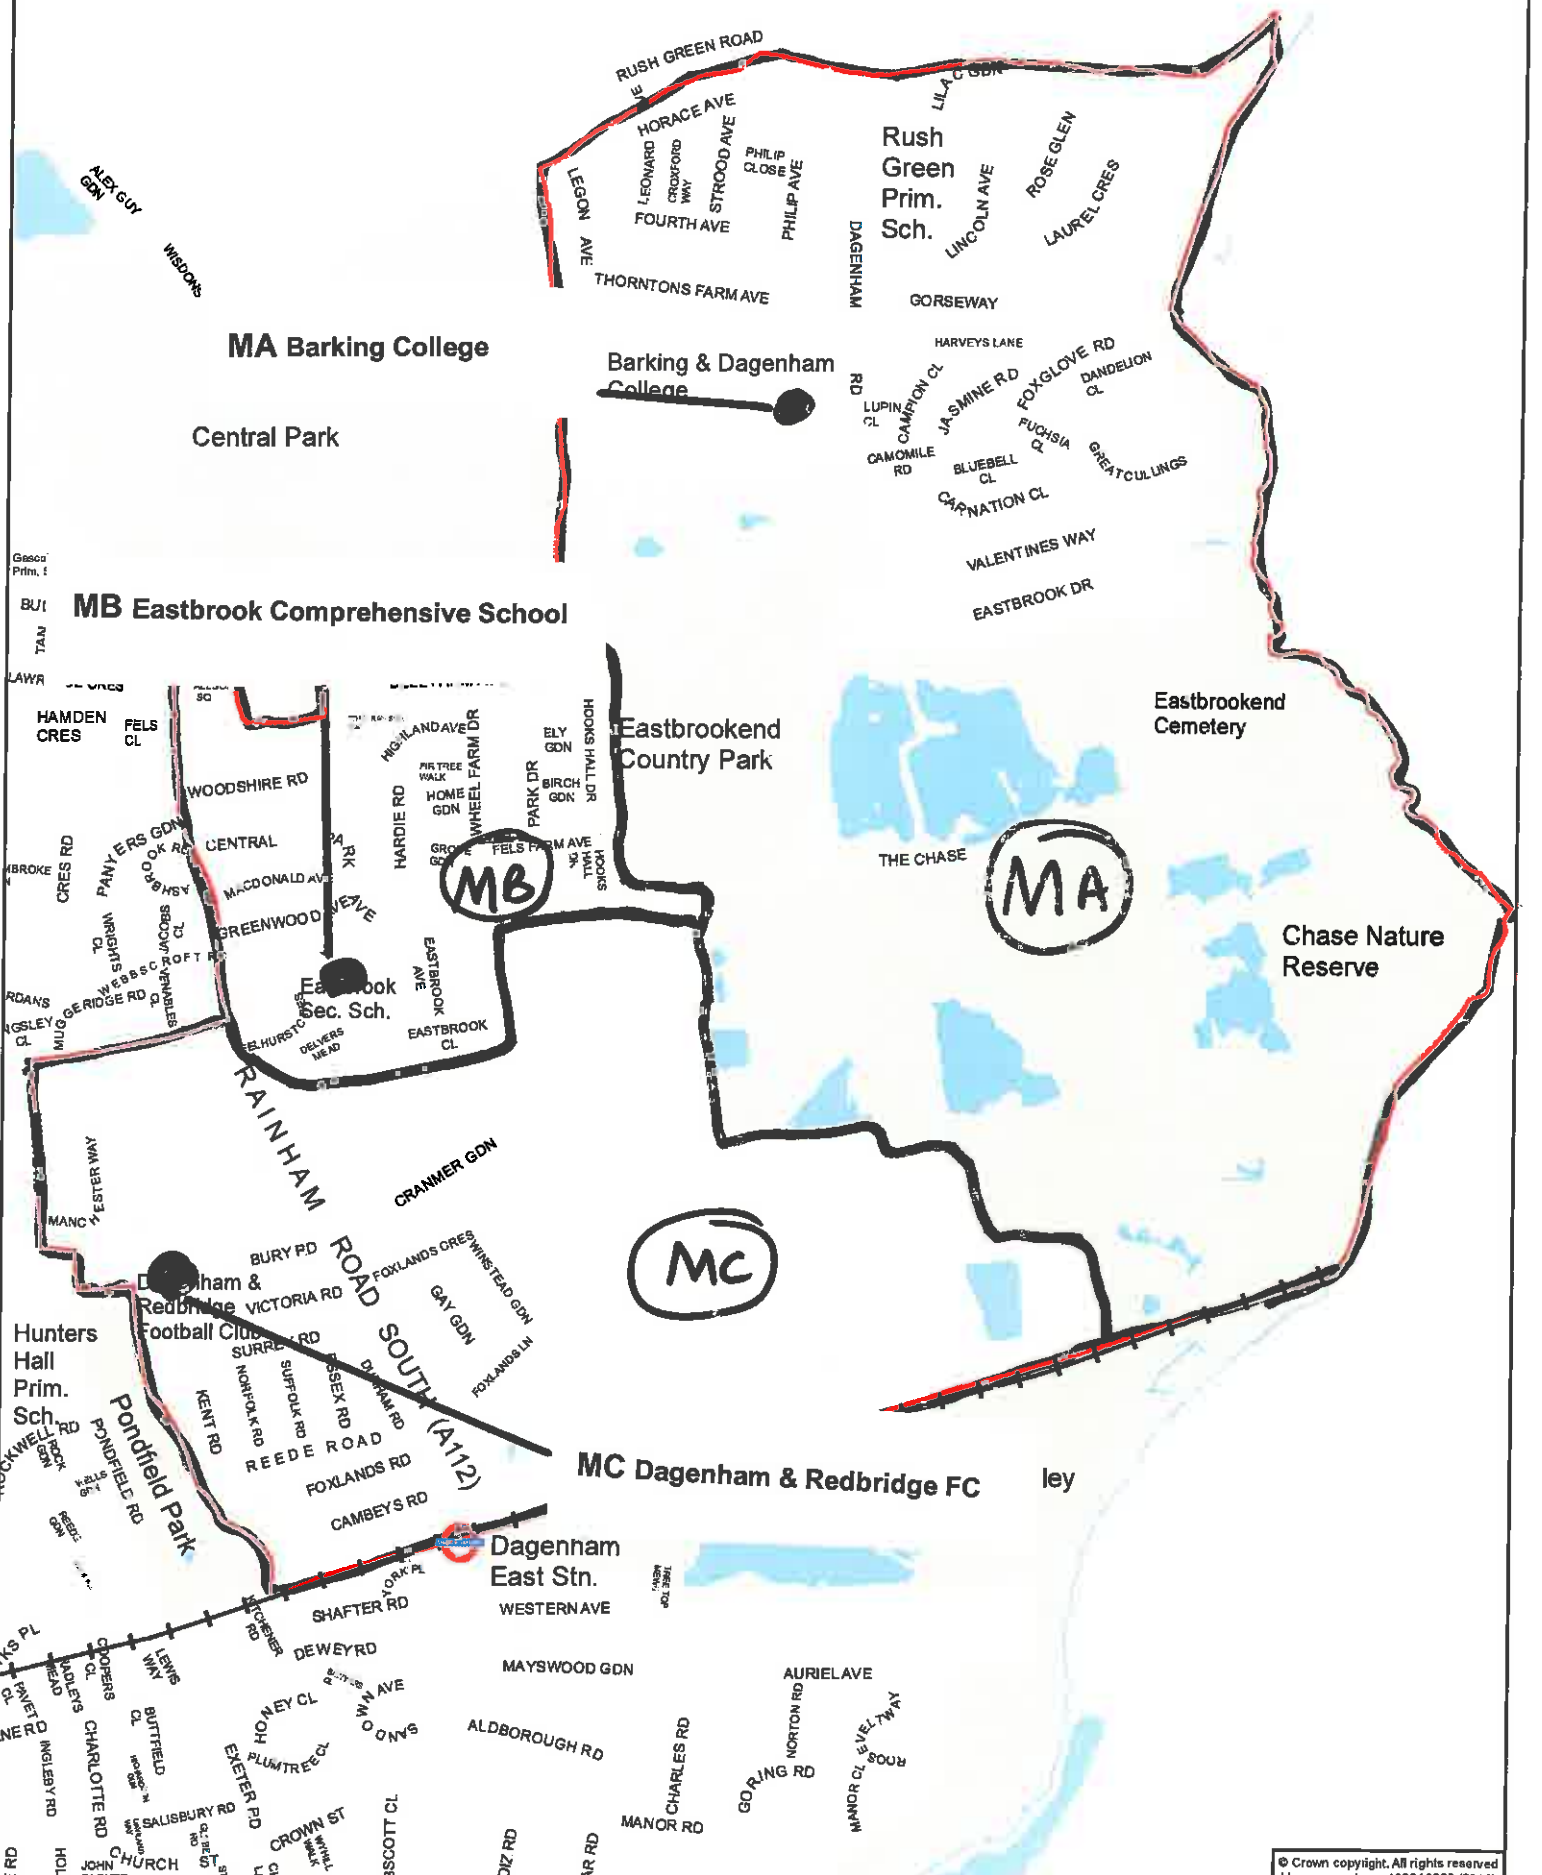

APPENDIX B

LOCATIONS MAPS OF THOSE WARDS INVOLVING PROPOSED POLLING STATION CHANGES

ABBEY

AC Abbey Community Centre

AD Barking Learning Centre

AB St Mary & St Ethelburga Church

AA Eastbrook Comprehensive School

MA Barking College

Central Park

Barking & Dagenham College

Rush Green Prim. Sch.

MB Eastbrook Comprehensive School

Eastbrookend Country Park

Eastbrookend Cemetery

Chase Nature Reserve