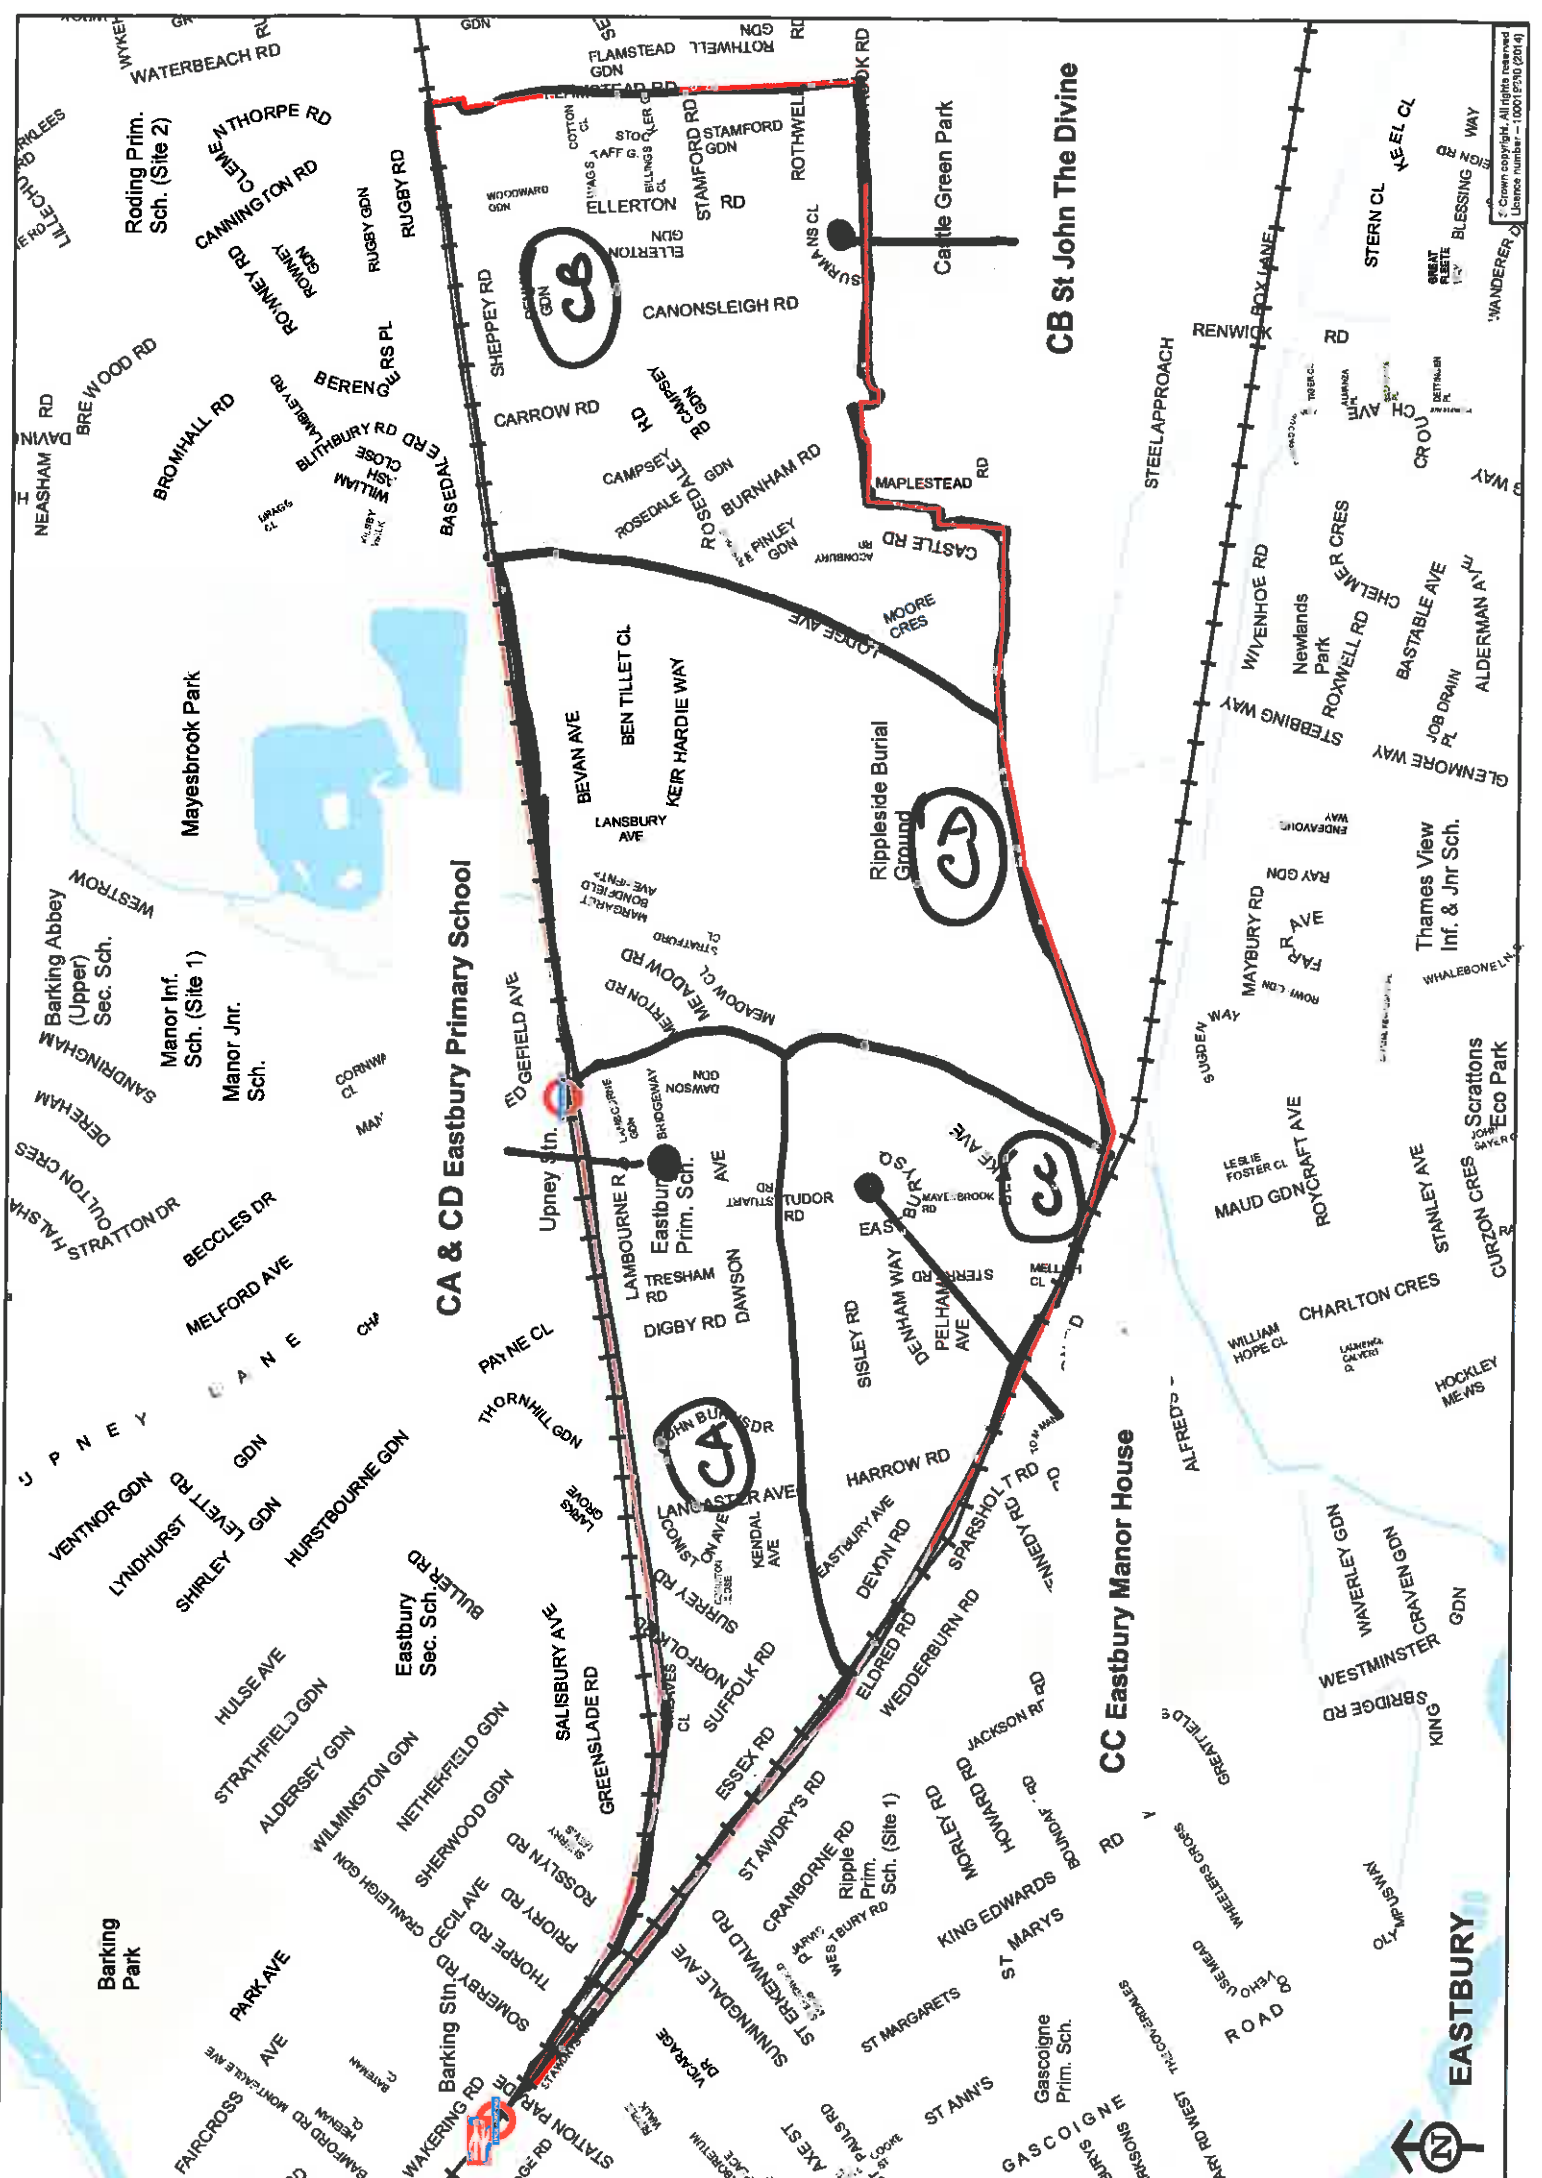

CA & CD Eastbury Primary School

CB St John The Divine

CC Eastbury Manor House

EASTBURY

© Crown copyright. All rights reserved.
License number: 10001520 (2014)