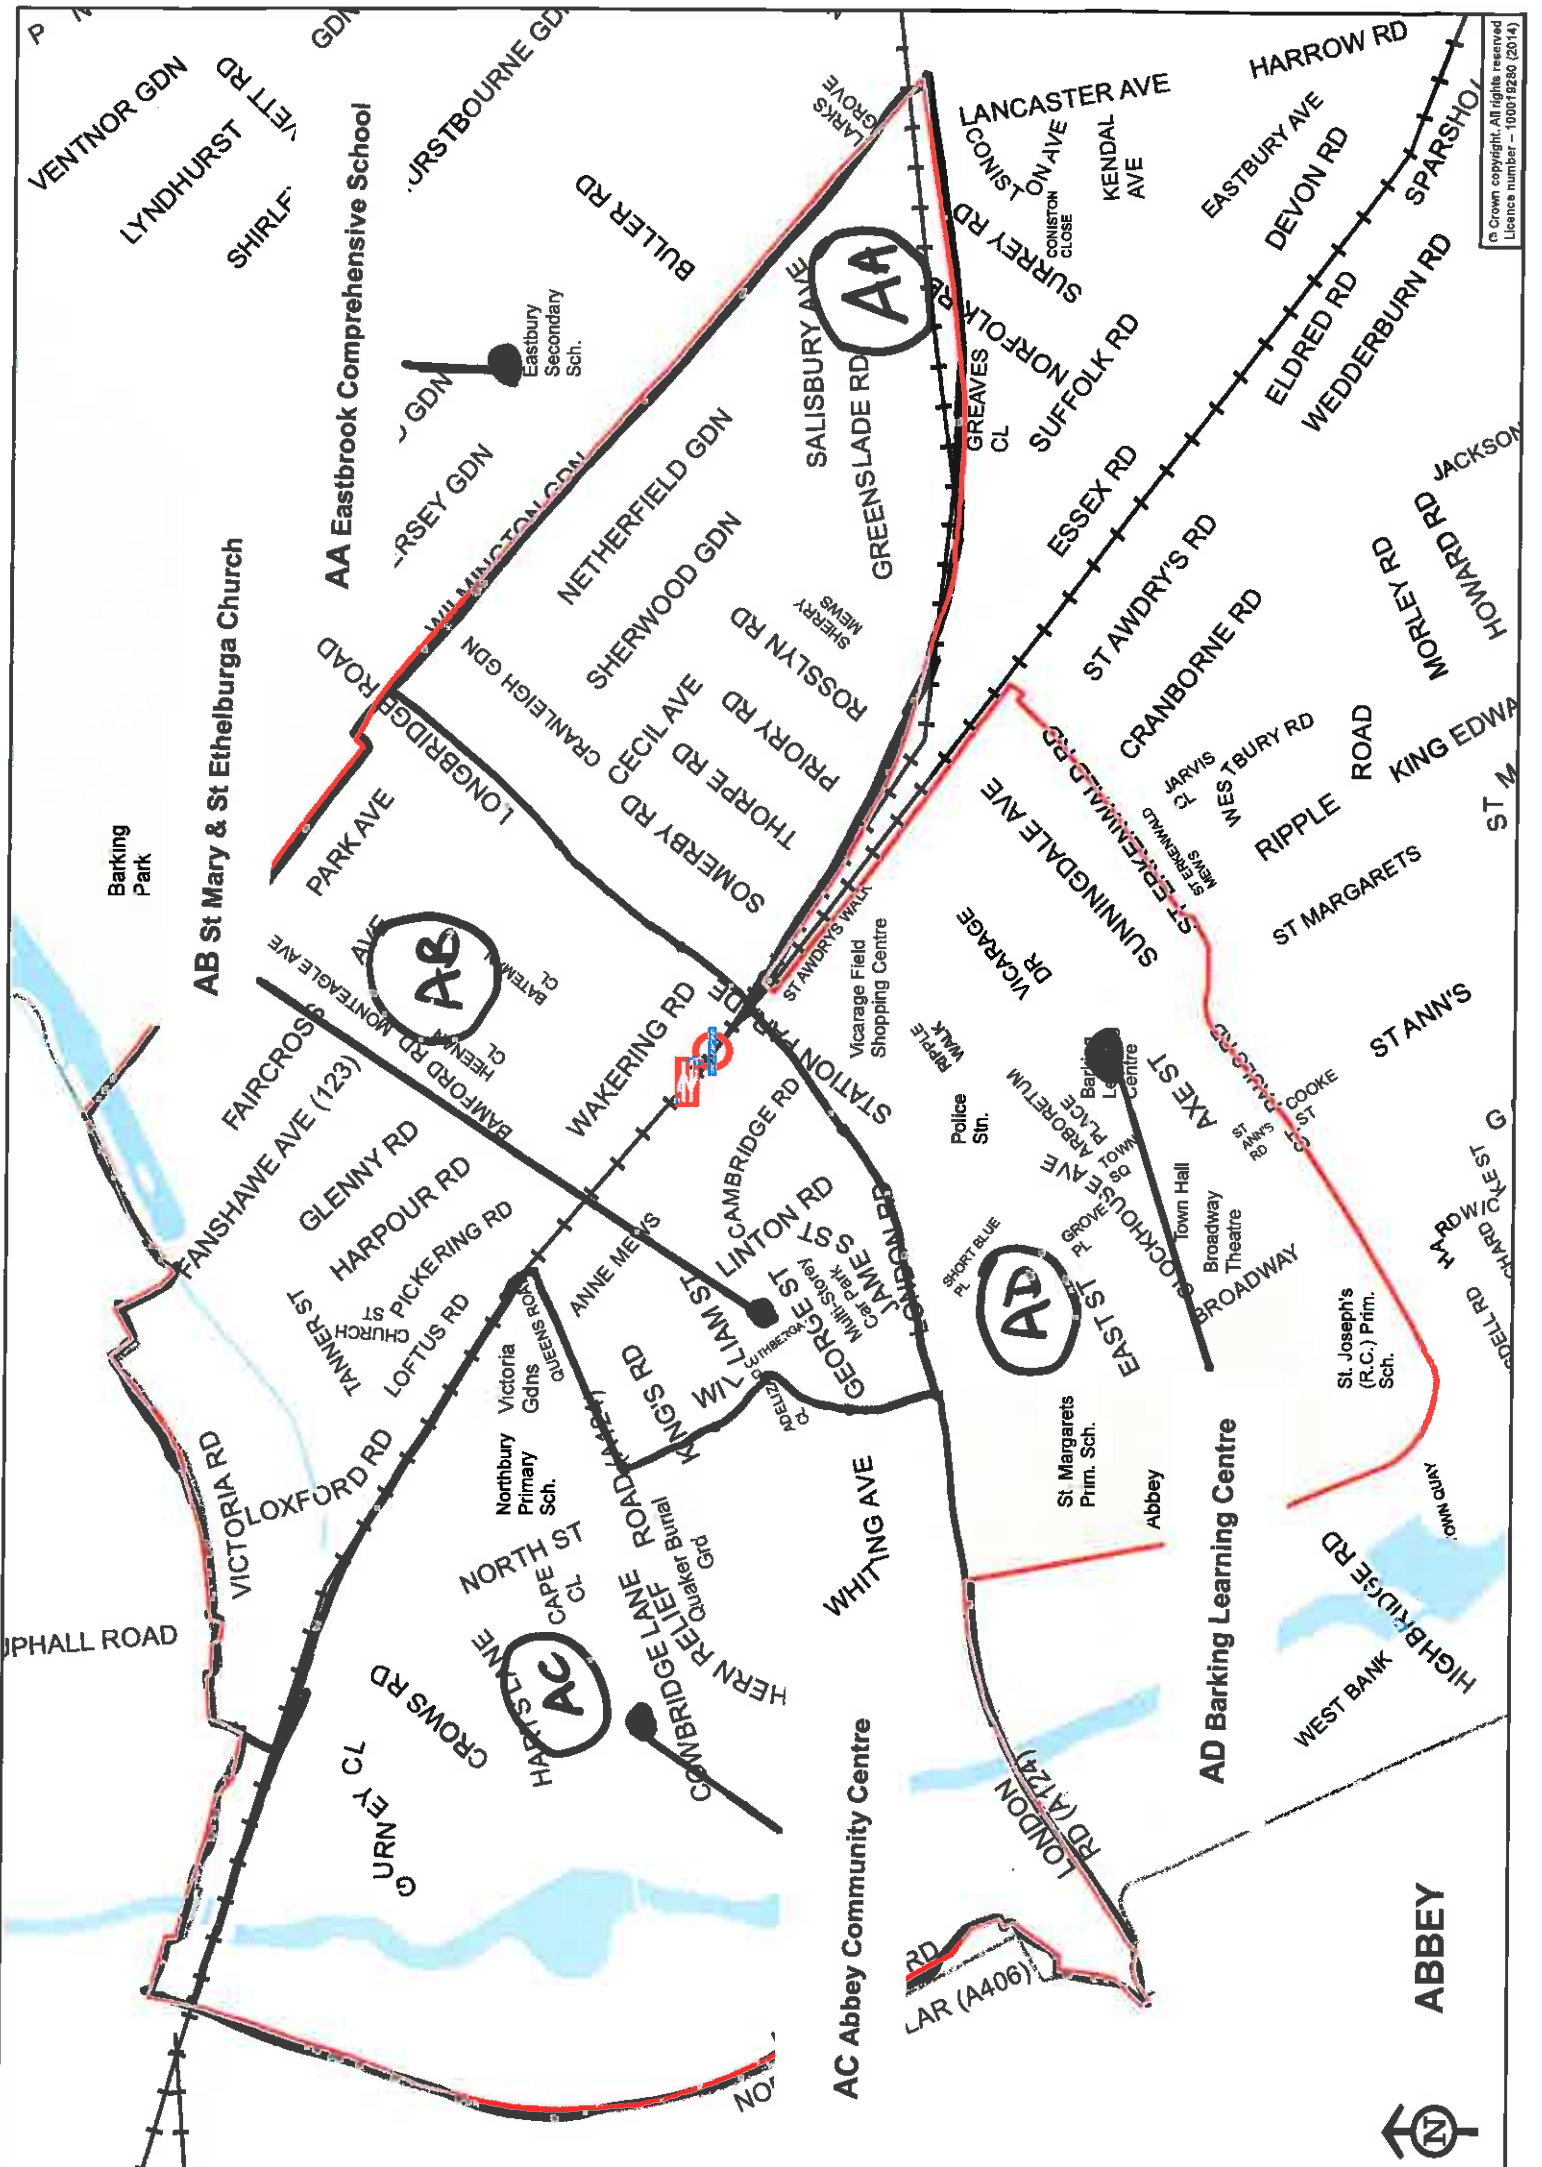

APPENDIX B

LOCATIONS MAPS OF THOSE WARDS INVOLVING PROPOSED POLLING STATION CHANGES

ABBEY

AC Abbey Community Centre

AD Barking Learning Centre

AB St Mary & St Ethelburga Church

AA Eastbrook Comprehensive School

LANSBURY AVE

BEN TILLET CL

BEVAN AVE

EDGEFIELD AVE

OAKLEY AVE

CLARE GDN

THE DE WOOD

CORNWALL CL